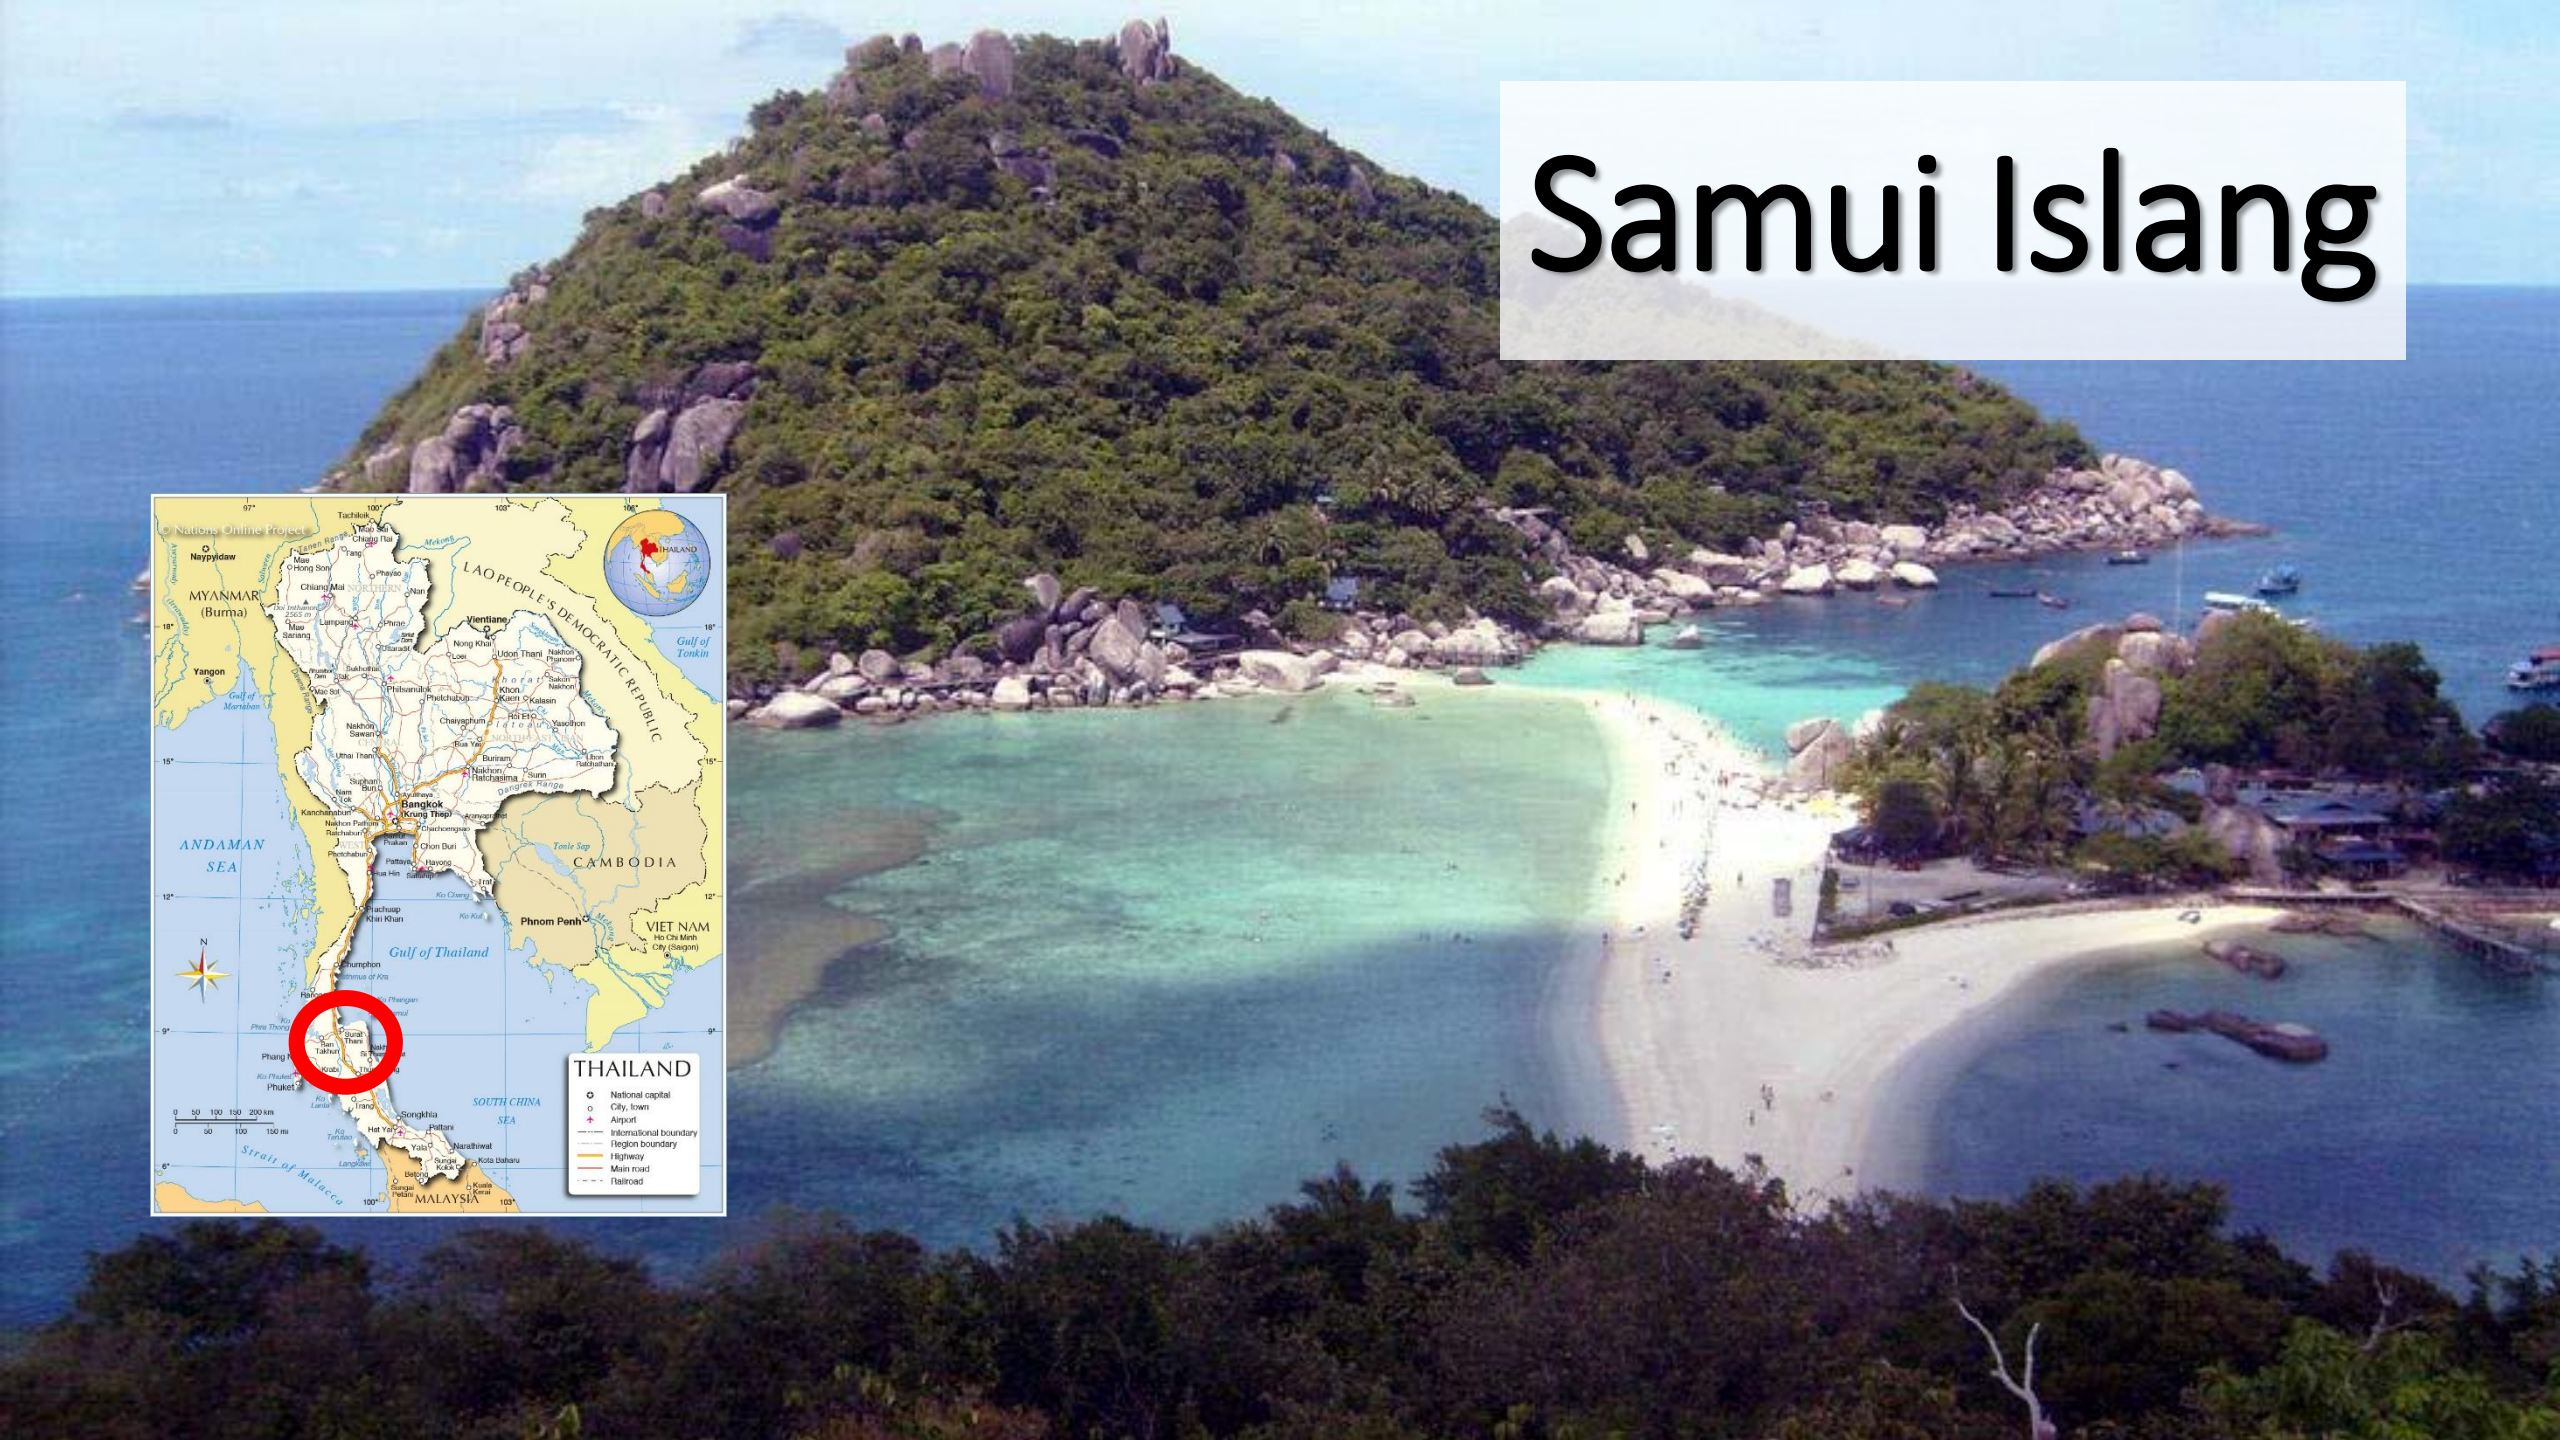

Samui Islang