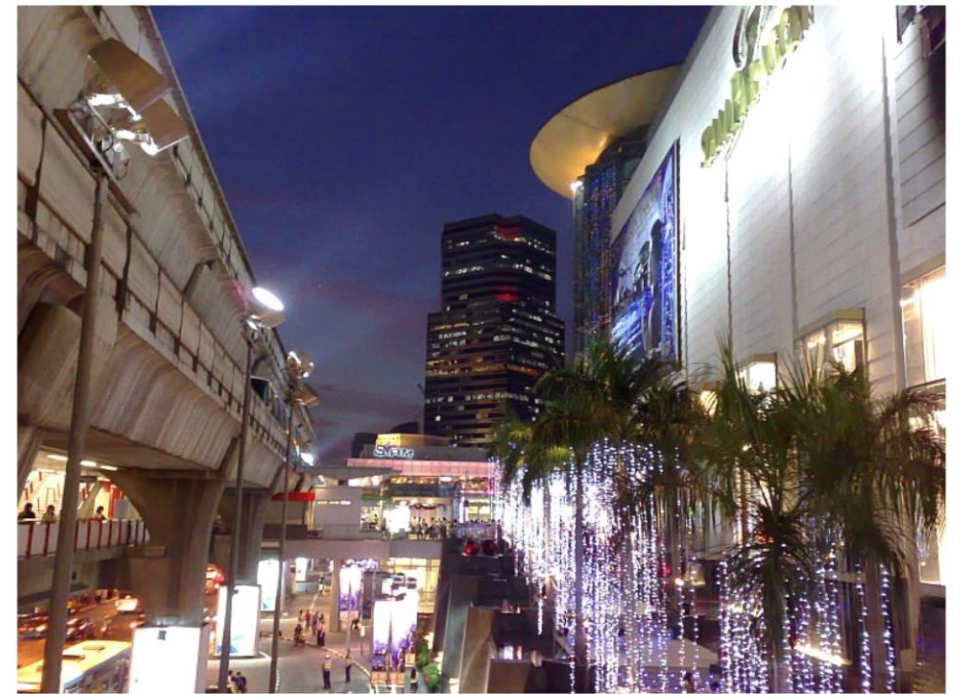

A large crowd of people is gathered at night, releasing thousands of glowing floating lanterns into the sky. The lanterns are small, rectangular, and illuminated from within, creating a dense field of light against the dark background. The scene is festive and celebratory, capturing the essence of the Loy Kratong Festival in Chiang Mai.

Chiang Mai

A nighttime panoramic view of Bangkok, Thailand. The city is illuminated with various lights, including streetlights, building lights, and a prominent bridge with a yellow and white structure. The sky is dark blue, and the overall scene is a vibrant urban landscape.

BANGKOK

BANGKOK

BANGKOK

BANGKOK

CHIANG MAI

Fog Sea

Winter (Dec- Jan)

CHIANG MAI